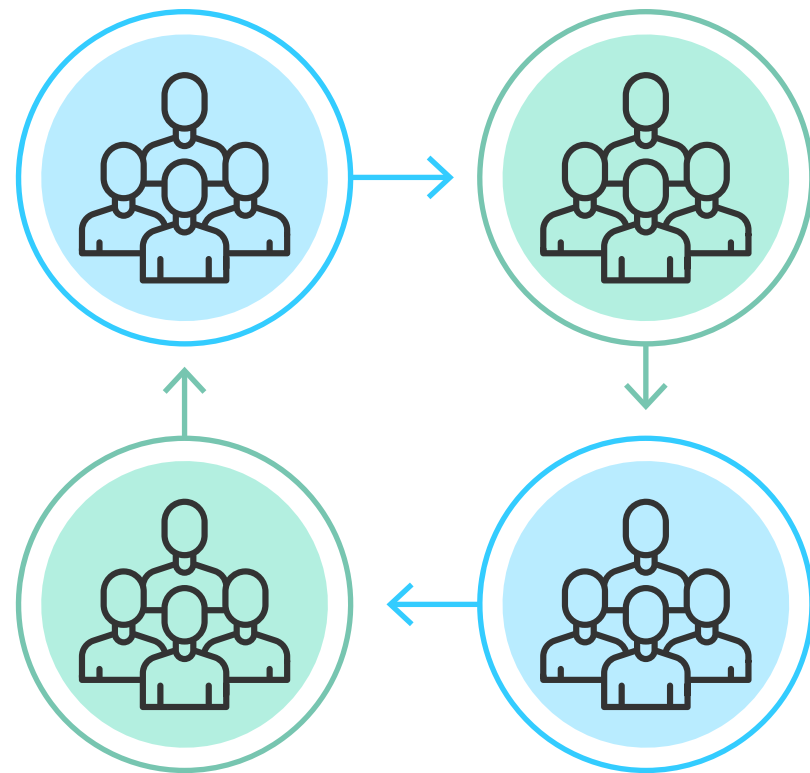

# Software Factory

---

From requirement gathering to go-live.  
Design of a clickable wireframe which expedites cost estimations and the project's scope.

Clickable wireframes for a better user experience.  
Cutting edge technologies usage, High-performance Teams, Optimal Infrastructure,  
Databases definitions, and more.  
Agreements with clients according to their needs regarding time and budget.

# Agile POD

---

**Small, flexible, self-organized, multi-functional and multidisciplinary teams that work cohesively.**

Each POD develops a relationship with the client that increases the understanding of the business ecosystem.

Each POD focuses on a specific set of tasks.

---

Project ramp-up and client's swift and agile integration into the corporate culture.

---

Metrics and periodic reports on teams performances and project development.